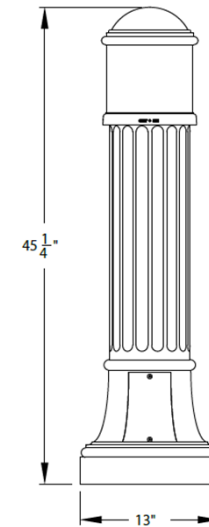

Soccer Field Lighting Concepts

Soccer Field Lighting Concepts

Athletic Light Fixtures

Path Lighting

Holophane – CLBOLED
- 19 Watt
- Bronze Finish
- 3000K