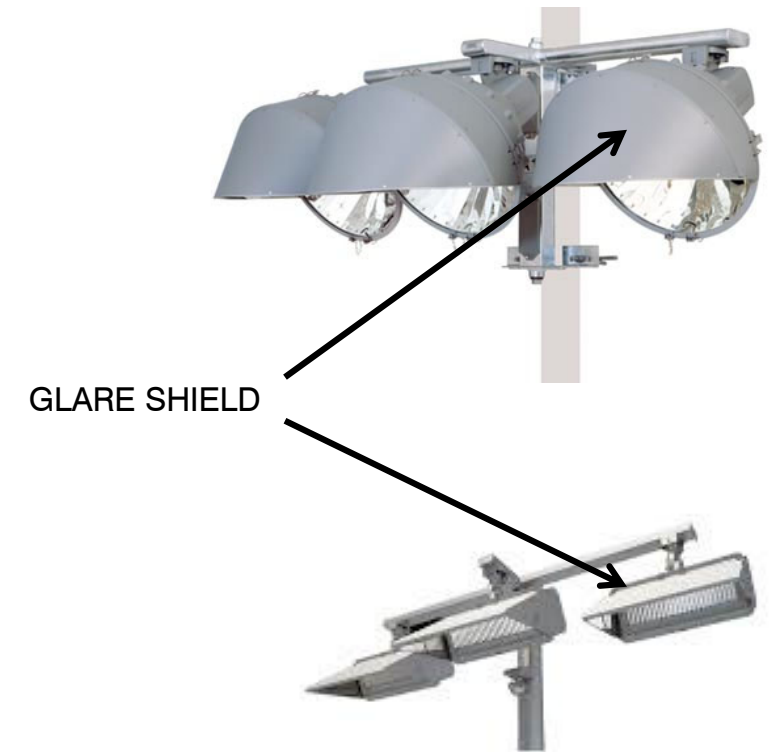

EXTERIOR LIGHTING CONCEPTS

Lighting for Pedestrian Pathways

 Pedestrian Pathways

Lighting for Vehicular Pathways

-  Drop off zone
-  Vehicular Pathways

Lighting for Fields

 Fields

Soccer Field Lighting Concepts

Soccer Field Lighting Concepts

Soccer Field Lighting Concepts

Athletic Light Fixtures

Path Lighting

Holophane – CLBOLED
- 19 Watt
- Bronze Finish
- 3000K