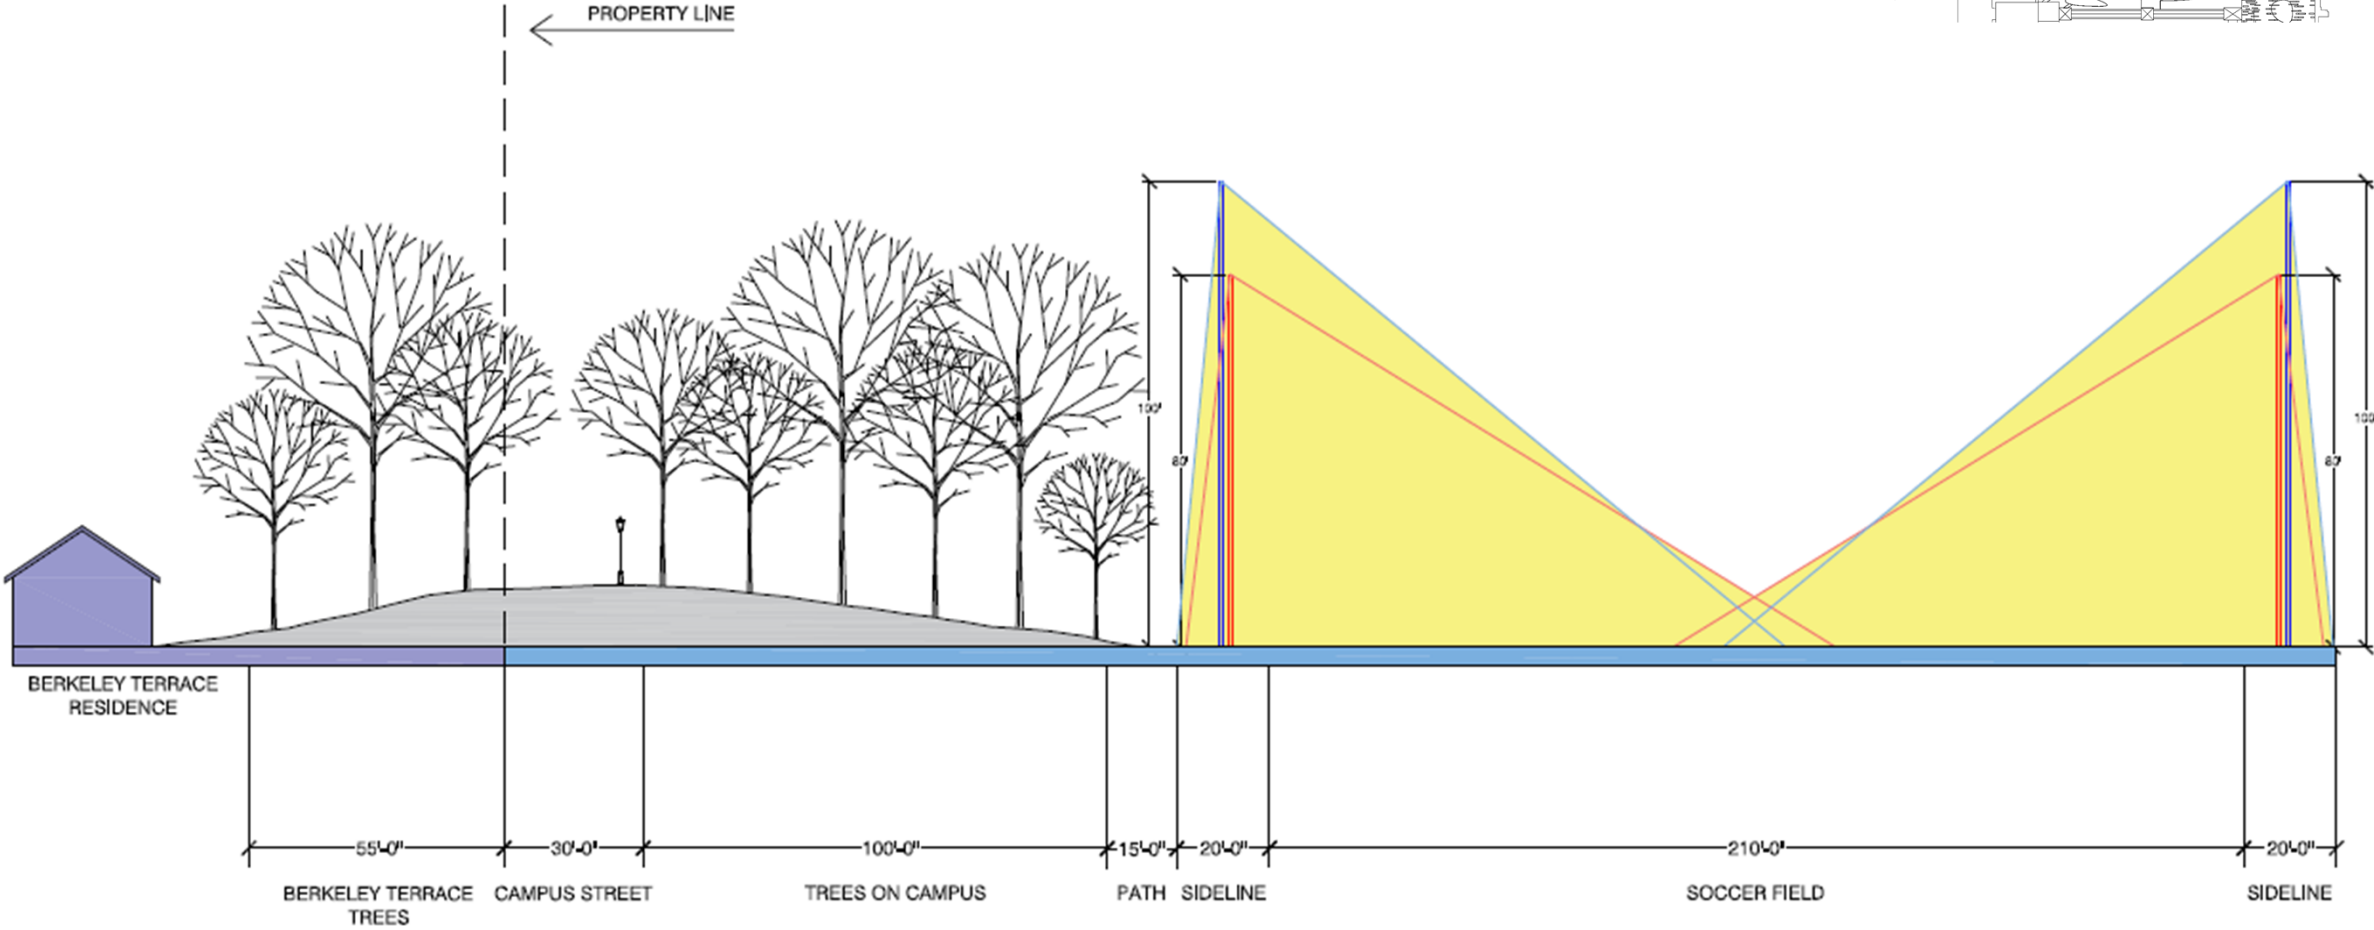

EXTERIOR LIGHTING CONCEPTS

Lighting for Pedestrian Pathways

 Pedestrian Pathways

Lighting for Vehicular Pathways

-  Drop off zone
-  Vehicular Pathways

Lighting for Fields

 Fields

Soccer Field Lighting Concepts

Soccer Field Lighting Concepts

Soccer Field Lighting Concepts

Athletic Light Fixtures

Path Lighting

Holophane – CLBOLED
- 19 Watt
- Bronze Finish
- 3000K