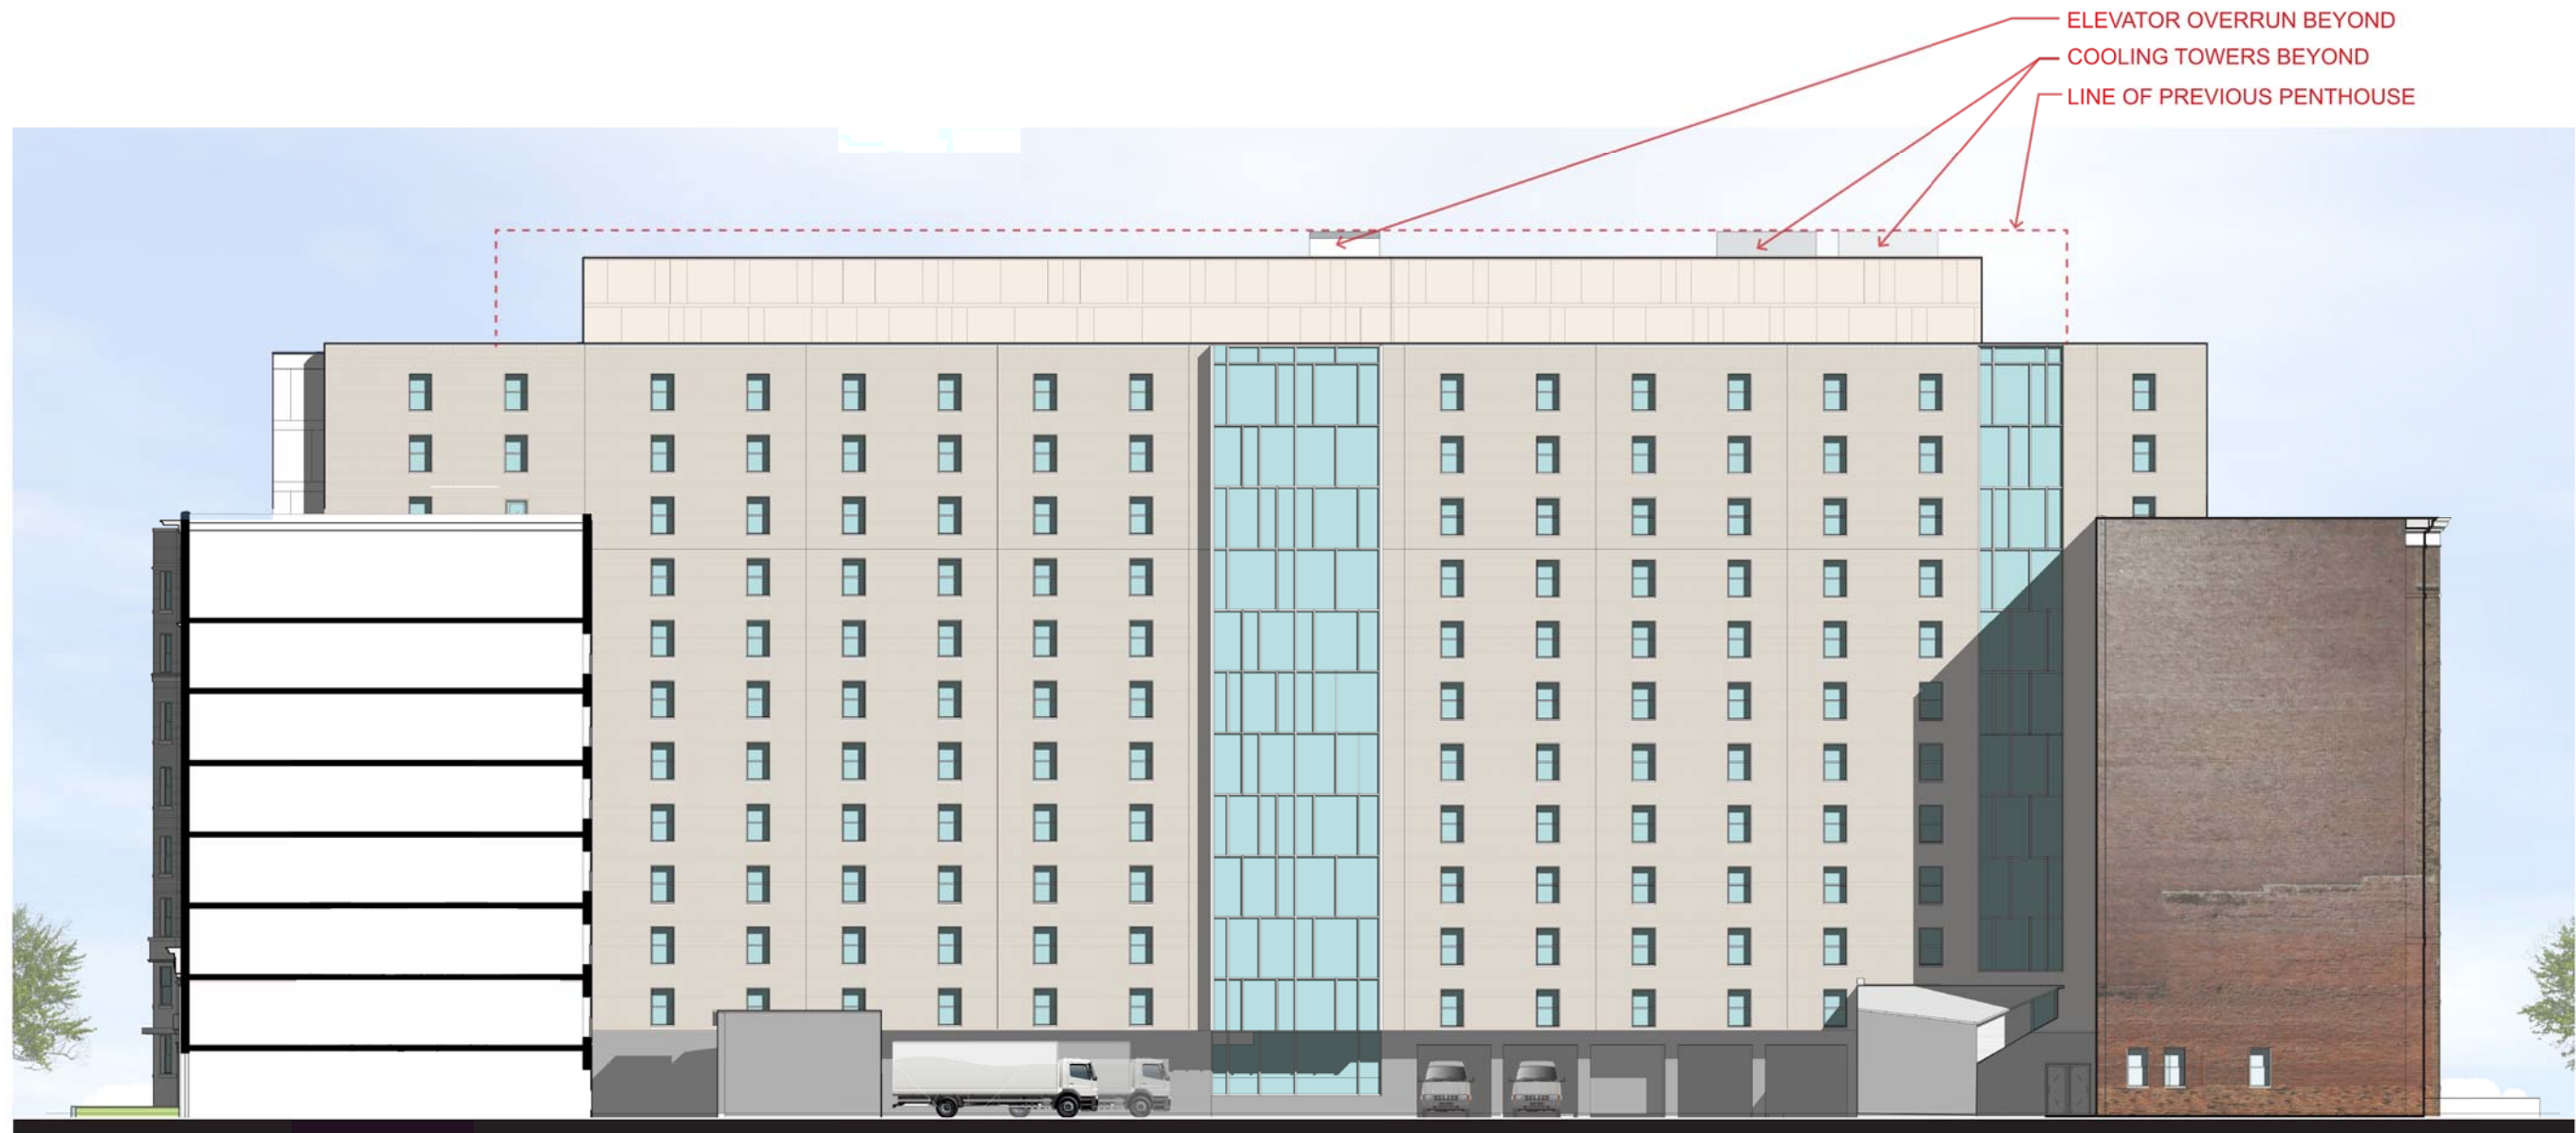

SOUTH ELEVATION

NORTH ELEVATION

EAST ELEVATION

*NEW WINDOWS TO BE ADDED TO HISTORIC FACADE

ELEVATOR OVERRUN BEYOND
COOLING TOWERS BEYOND
LINE OF PREVIOUS PENTHOUSE

WEST ELEVATION

*NEW WINDOWS TO BE ADDED TO HISTORIC FACADE

SCHENLEY & CRAWFORD HALLS - VIEW FROM KOGAN PLAZA

SCHENLEY & CRAWFORD HALLS - VIEW FROM KOGAN PLAZA

THE WEST END - VIEW ALONG I + 21ST STREET

THE WEST END - VIEW ALONG I + 22ND STREET