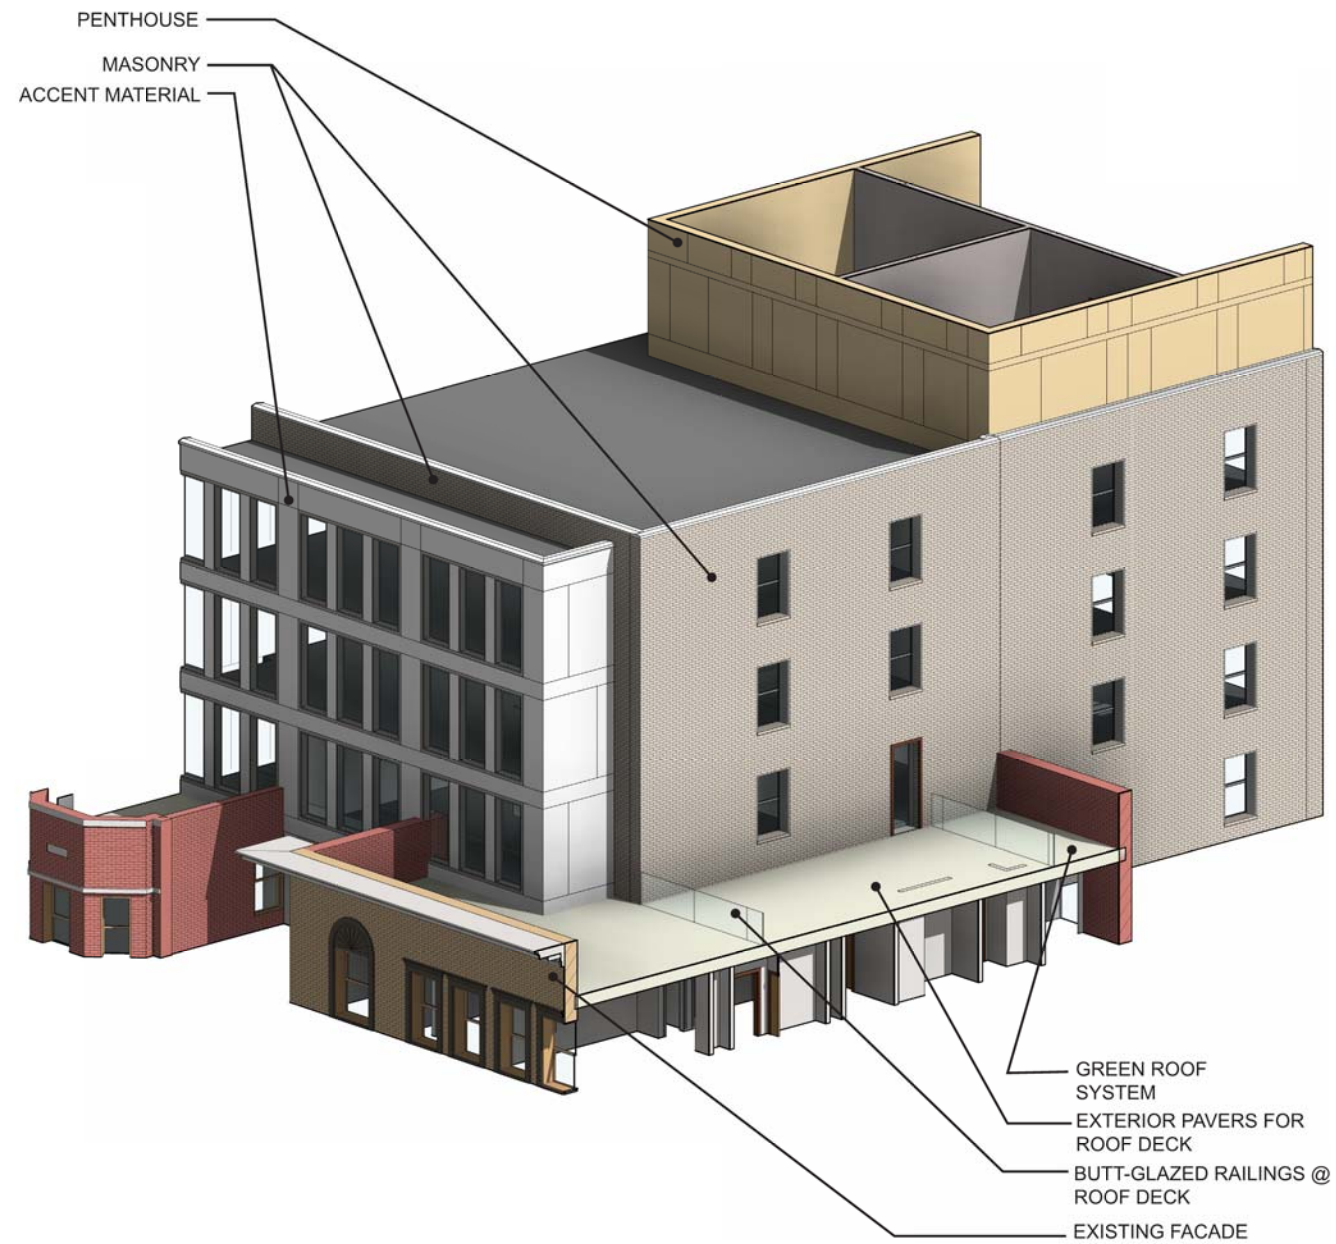

SOUTH ELEVATION

NORTH ELEVATION

EAST ELEVATION

*NEW WINDOWS TO BE ADDED TO HISTORIC FACADE

ELEVATOR OVERRUN BEYOND
COOLING TOWERS BEYOND
LINE OF PREVIOUS PENTHOUSE

WEST ELEVATION

*NEW WINDOWS TO BE ADDED TO HISTORIC FACADE

SCHENLEY & CRAWFORD HALLS - VIEW FROM KOGAN PLAZA

SCHENLEY & CRAWFORD HALLS - VIEW FROM KOGAN PLAZA

THE WEST END - VIEW ALONG I + 21ST STREET

THE WEST END - VIEW ALONG I + 22ND STREET