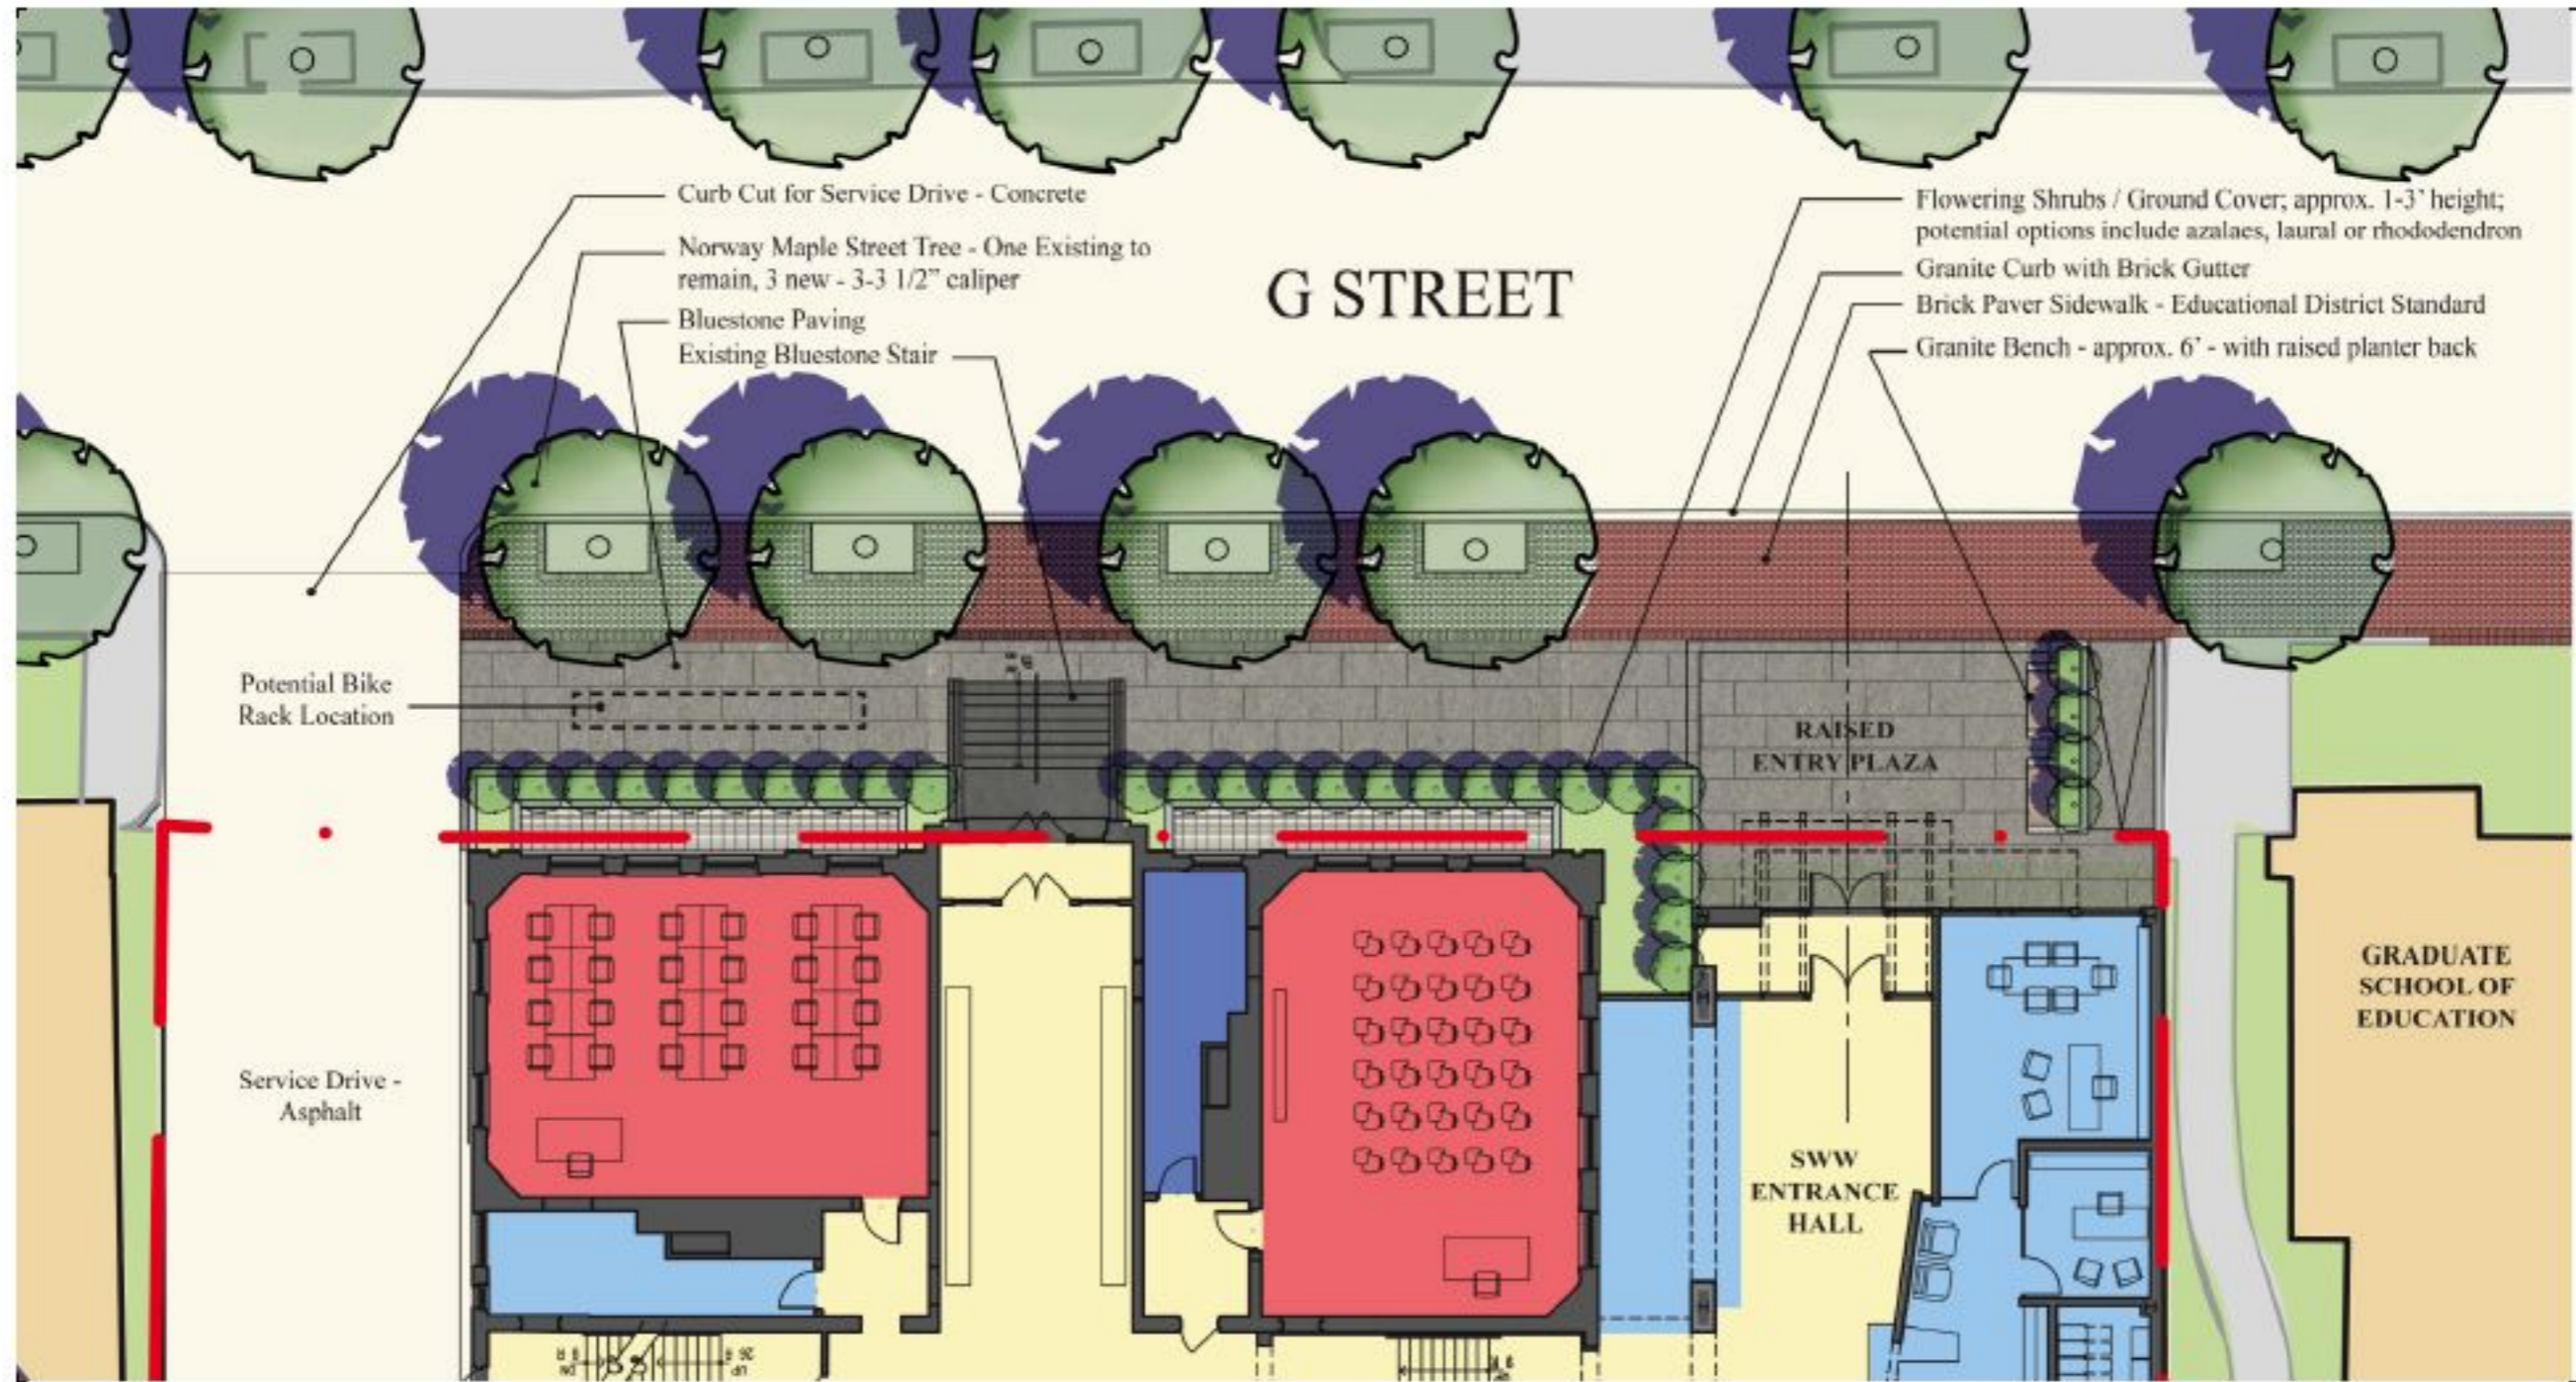

LEGEND

- SMALL PLANTERS W/ MIX OF NANDINAS, ARBORVITAE, & FLOWERS
- LARGE PLANTERS W/ MIX OF CRAPE MYRTLES, DOGWOODS, & LITTLE GEM MAGNOLIAS
- SMALL TREE BOXES W/ 6'-0" TREES
- LARGE TREE BOXES W/ 9'-0" TREES
- RED BRICK PAVERS
- 7'-0" x 2'-6" HYDE PARK TEAK BENCH
- 42" DIA. METAL TABLE W/ CHAIRS

F Street Landscape

date: 11.01.06

H.39

G Street Landscape

date: 11.01.06

H.40