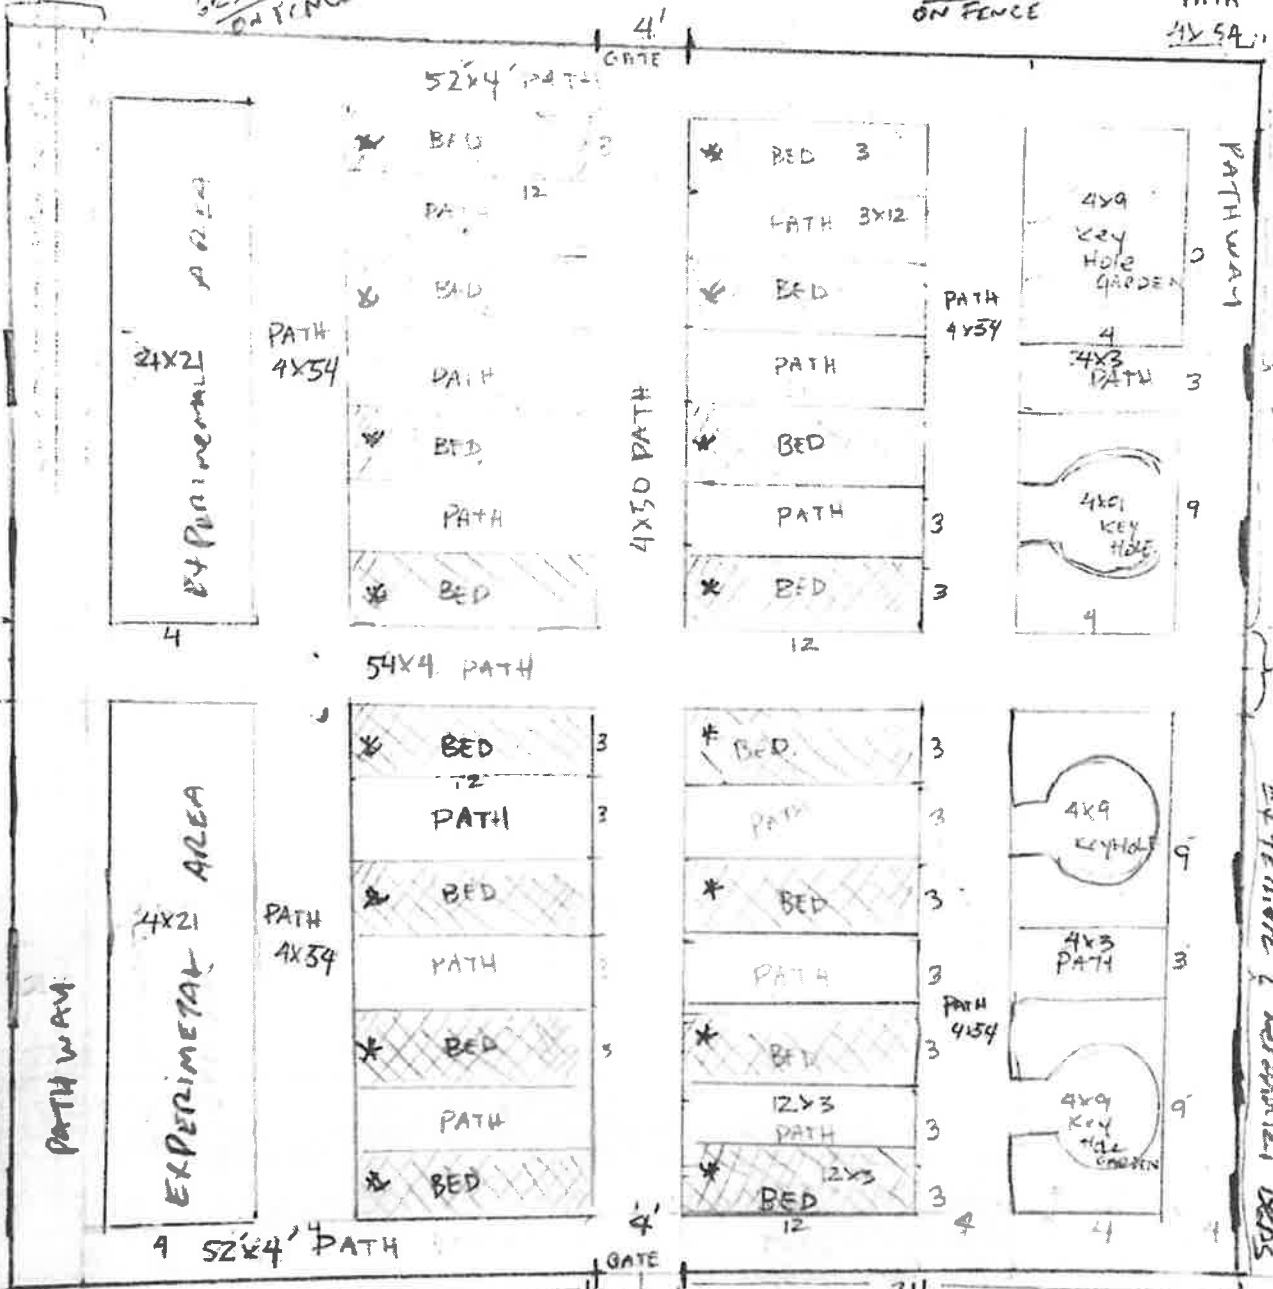

Perennial Bed
54
Perennial Beds 4
Exterior
Pathway

PATH
4x54

6
PLANTERS
VERTICAL
GROWING
ON FENCE

6
PLANTERS
VERTICAL
GROWING
ON FENCE

PATH
4x54

*ALL 3x12 RAISED BEDS
EQUIPPED WITH 3x3 1/2"
ELECTRICAL CONDUIT TUBING

52x54 garden with fence
NOT TO SCALE